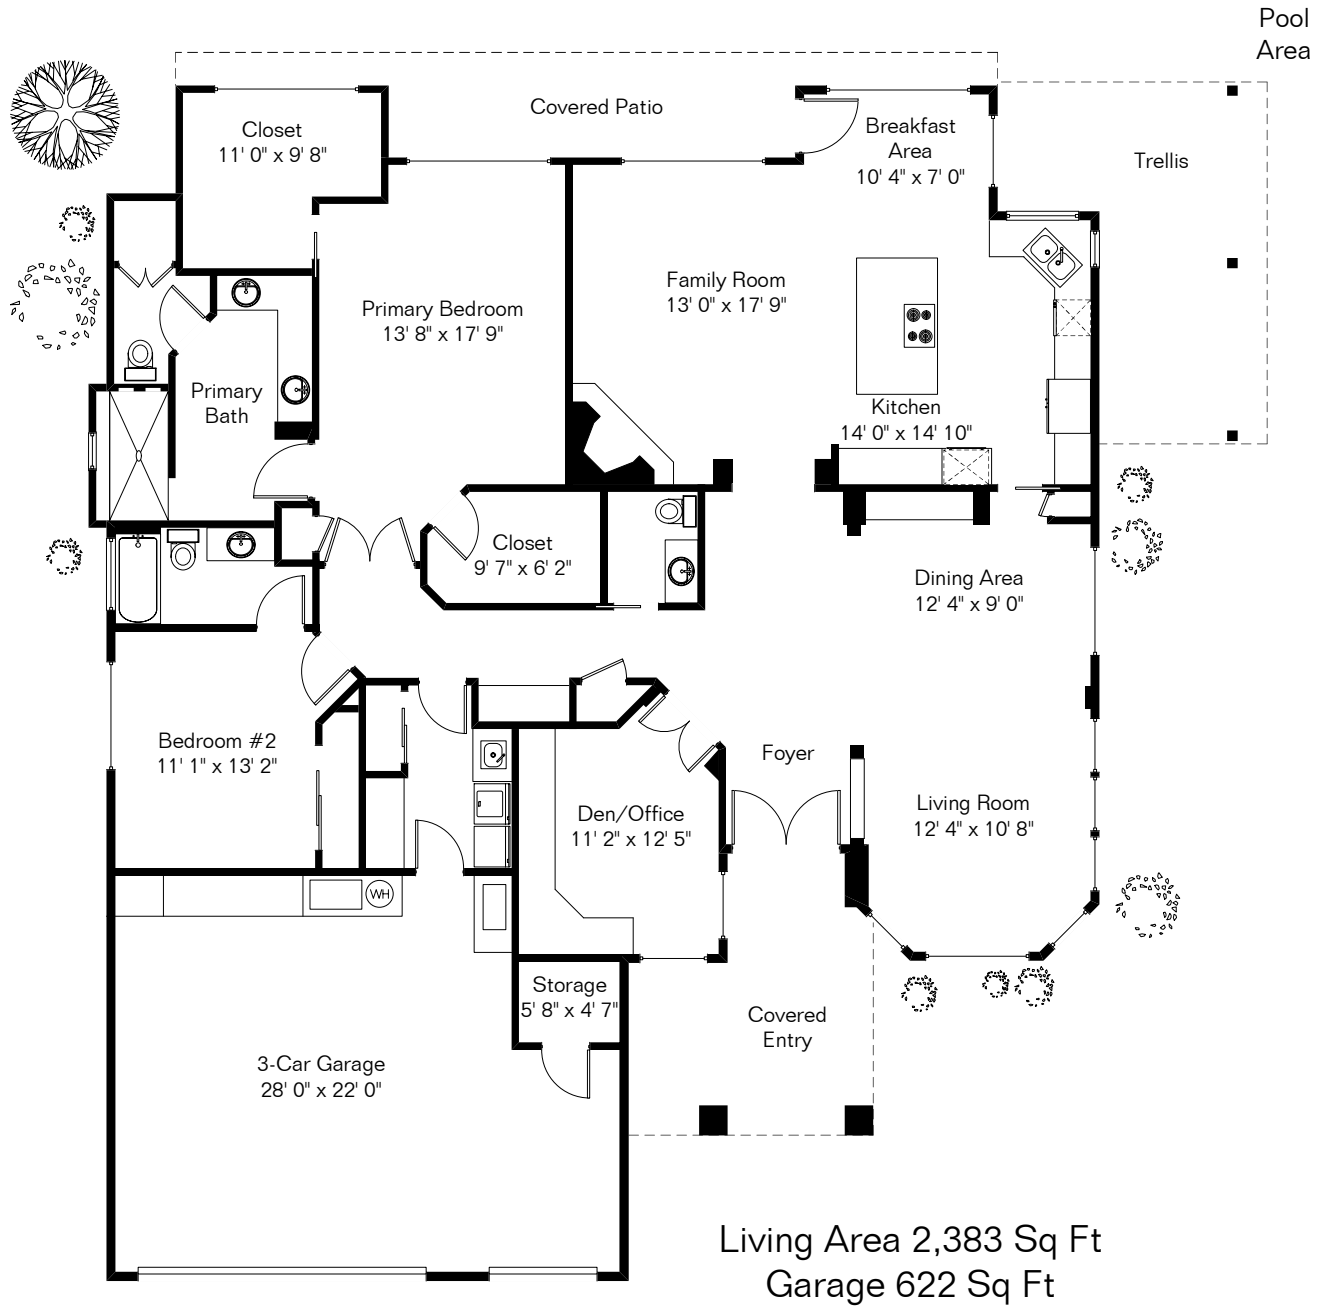

The square footages and room size information are deemed to be reliable but are not guaranteed and should be independently verified. This drawing is for marketing purposes only.

# 1930 E Stratus Way

Presented by Pam Treece  
 Long Realty Company  
 (520) 275-2664

Site Visit March 2022

Copyright 2022 Floor Plans First! LLC  
 All Rights Reserved.

Floor Plans First! LLC  
 See the Floor Plan First™